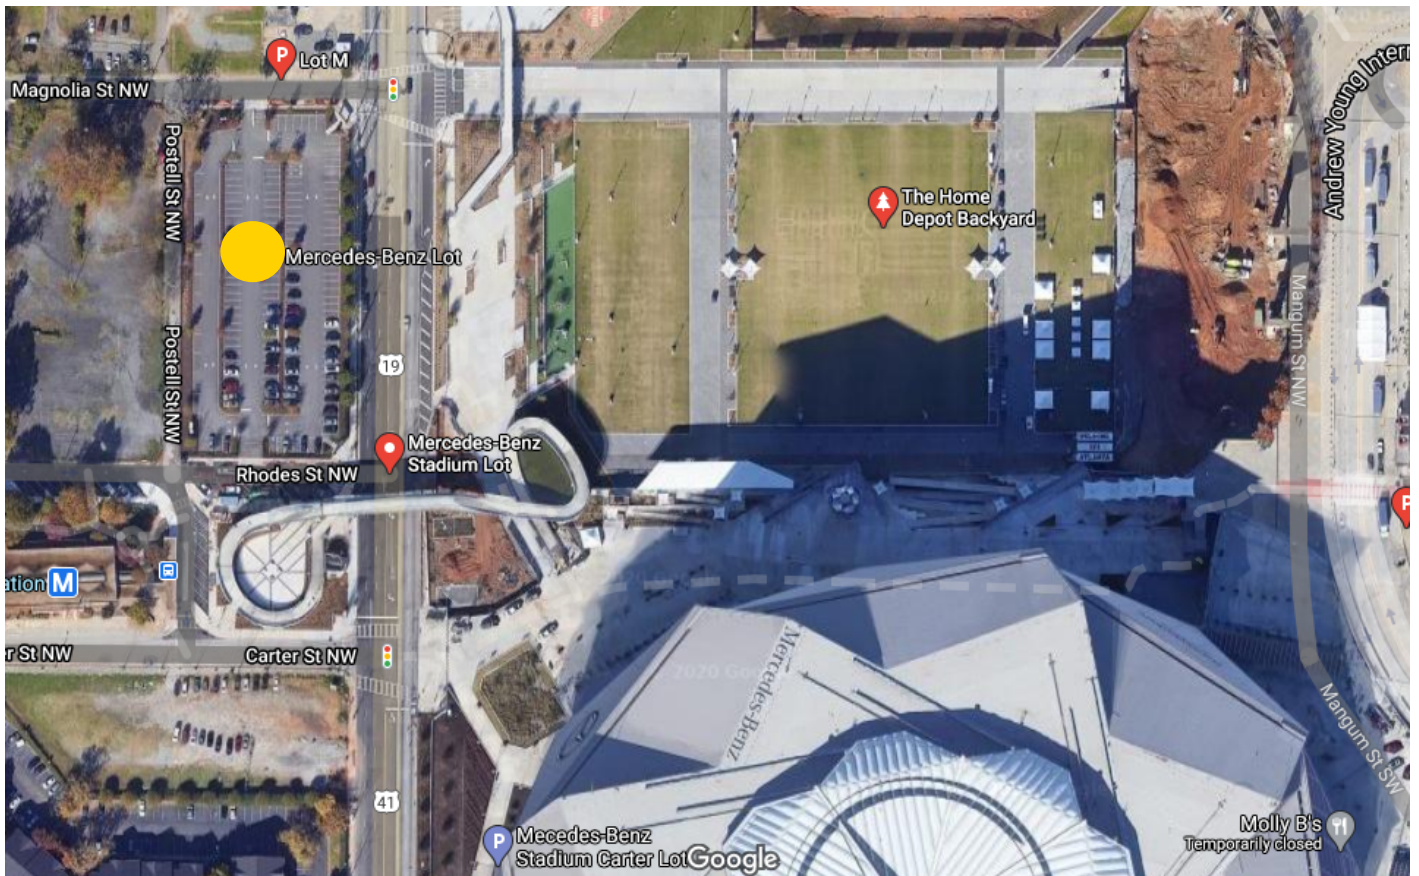

Directions to the Mercedes-Benz Lot

From North:

Take I-75/I-85 S, and exit at 249C.

Turn right onto Ivan Allen Jr Blvd NW.

Turn left onto Northside Dr. NW.

Turn right onto Magnolia St. NW.

The Mercedes-Benz Lot entrance will be immediately on your left.

Turn left onto Magnolia St. NW.

The Mercedes-Benz Lot entrance will be immediately on your left.

From West:

Take I-20 E, and exit at 56B for Windsor St toward Turner Field/Spring St.

Turn left onto Windsor St SW.

Continue onto Ted Turner Dr. SW.

Turn left onto M.L.K. Jr Dr. SW.

Turn right onto Northside Dr. NW.

Turn left onto Magnolia St. NW.

The Mercedes-Benz Lot entrance will be immediately to your left.

From East:

Take I-20 W, and exit at 56B for Windsor St toward Turner Field/Spring St.

Turn right onto Windsor St SW.

Continue onto Ted Turner Dr. SW.

Turn left onto M.L.K. Jr Dr. SW.

Turn right onto Northside Dr. NW.