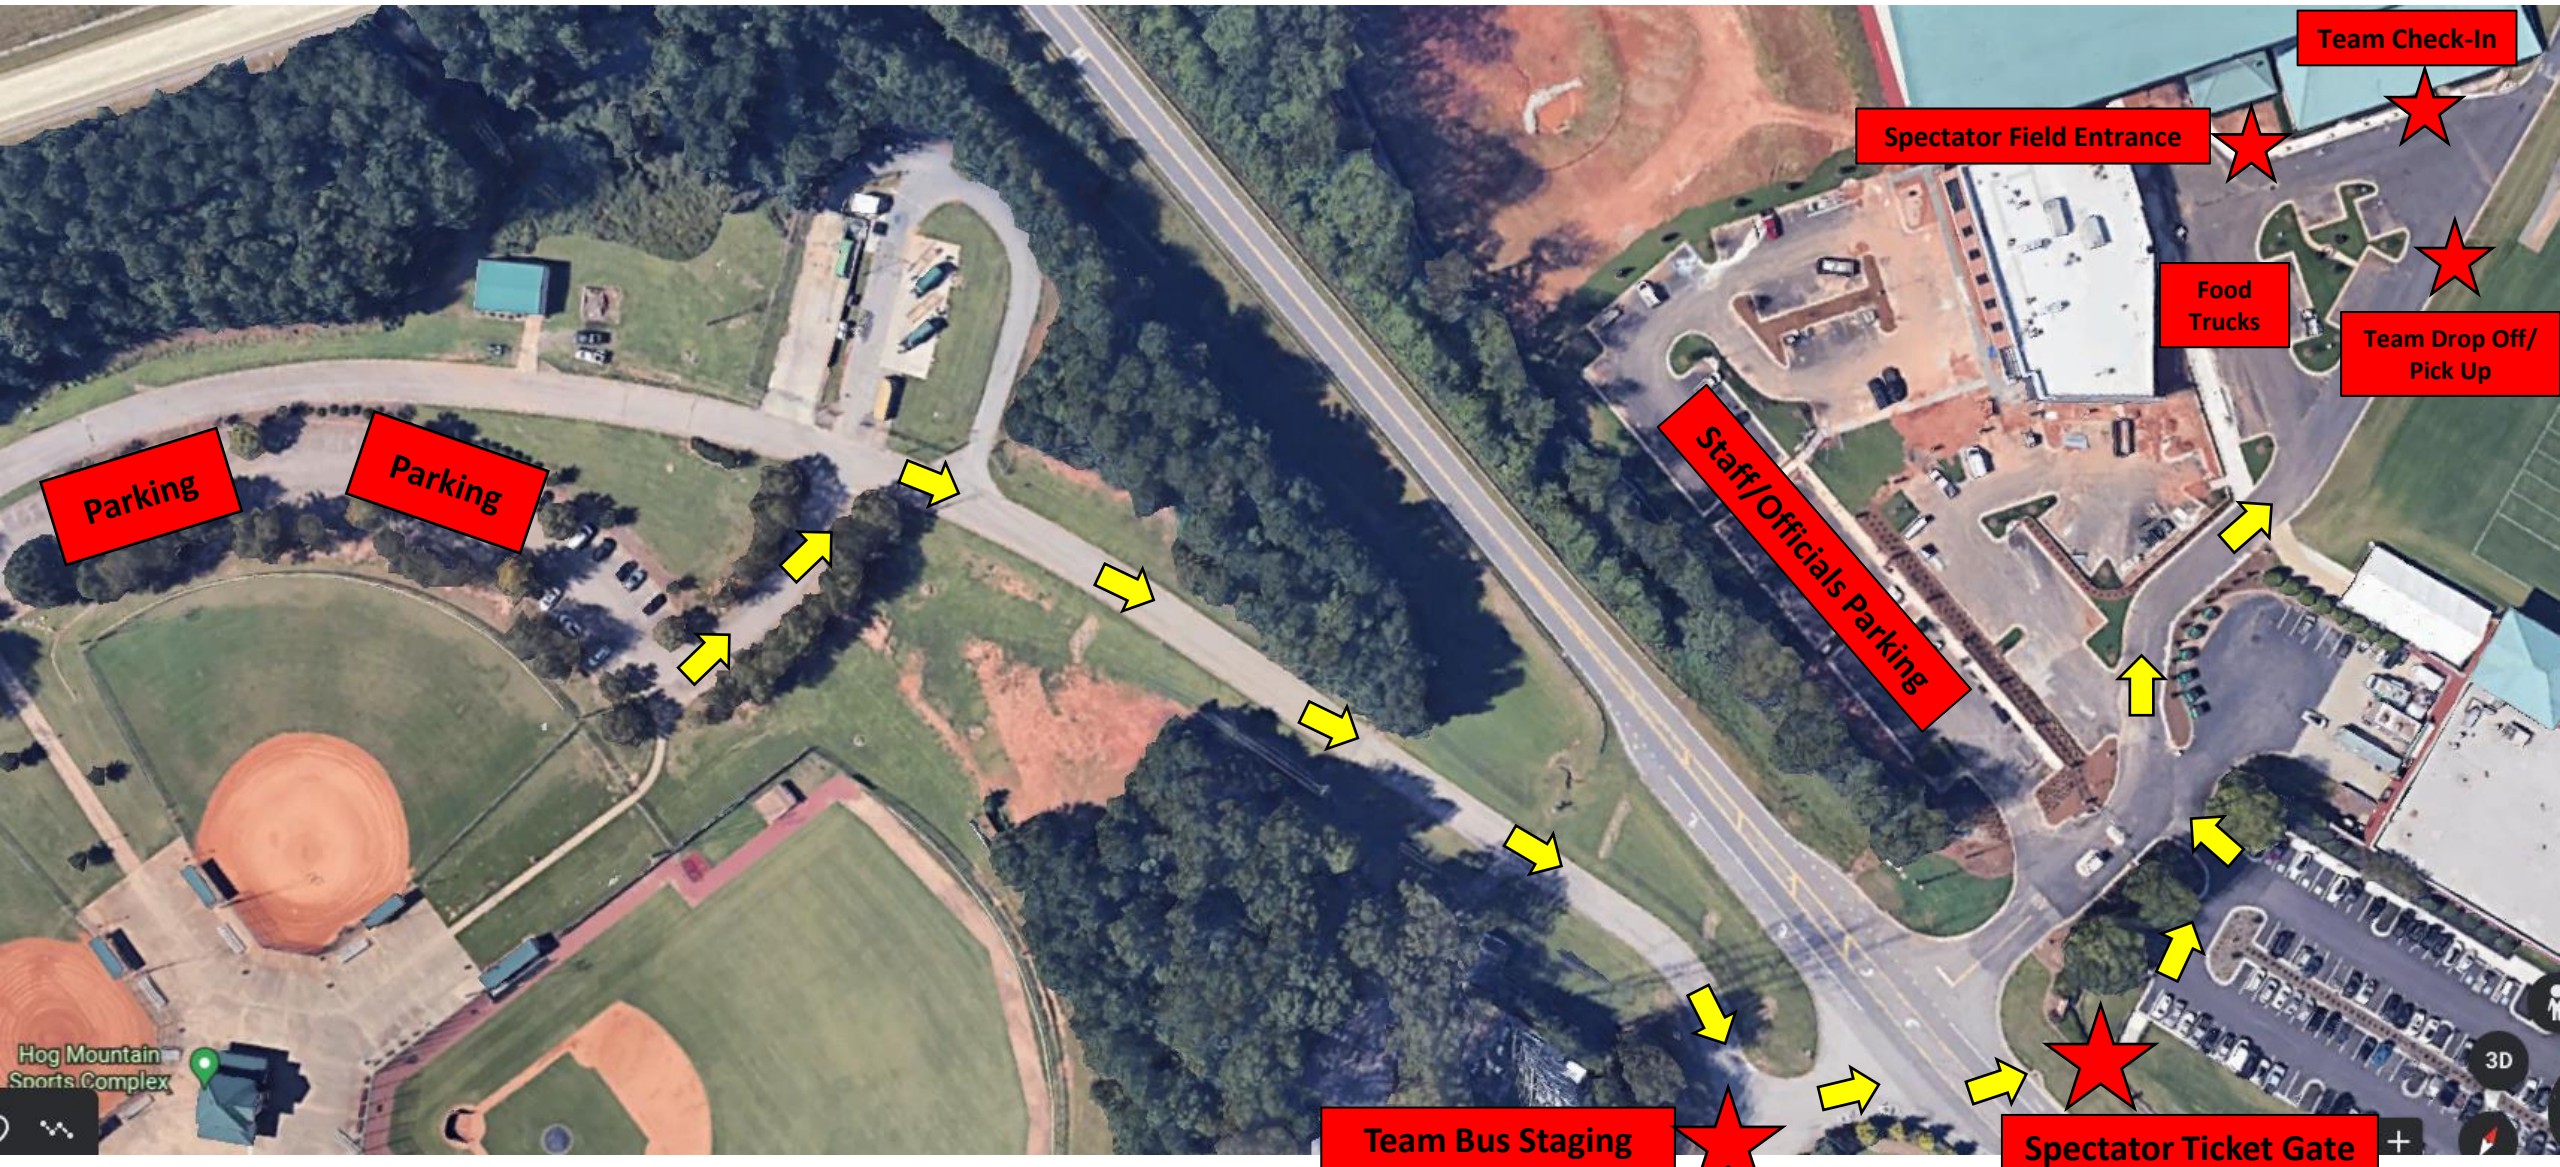

GIRLS FLAG FOOTBALL SEMI-FINALS

4400 Falcon Parkway, Flowery Branch, GA 30542

Parking

Parking

Spectator Field Entrance

Food Trucks

Team Check-In

Team Drop Off/
Pick Up

Staff/Officials Parking

Team Bus Staging

Spectator Ticket Gate

Hog Mountain Sports Complex