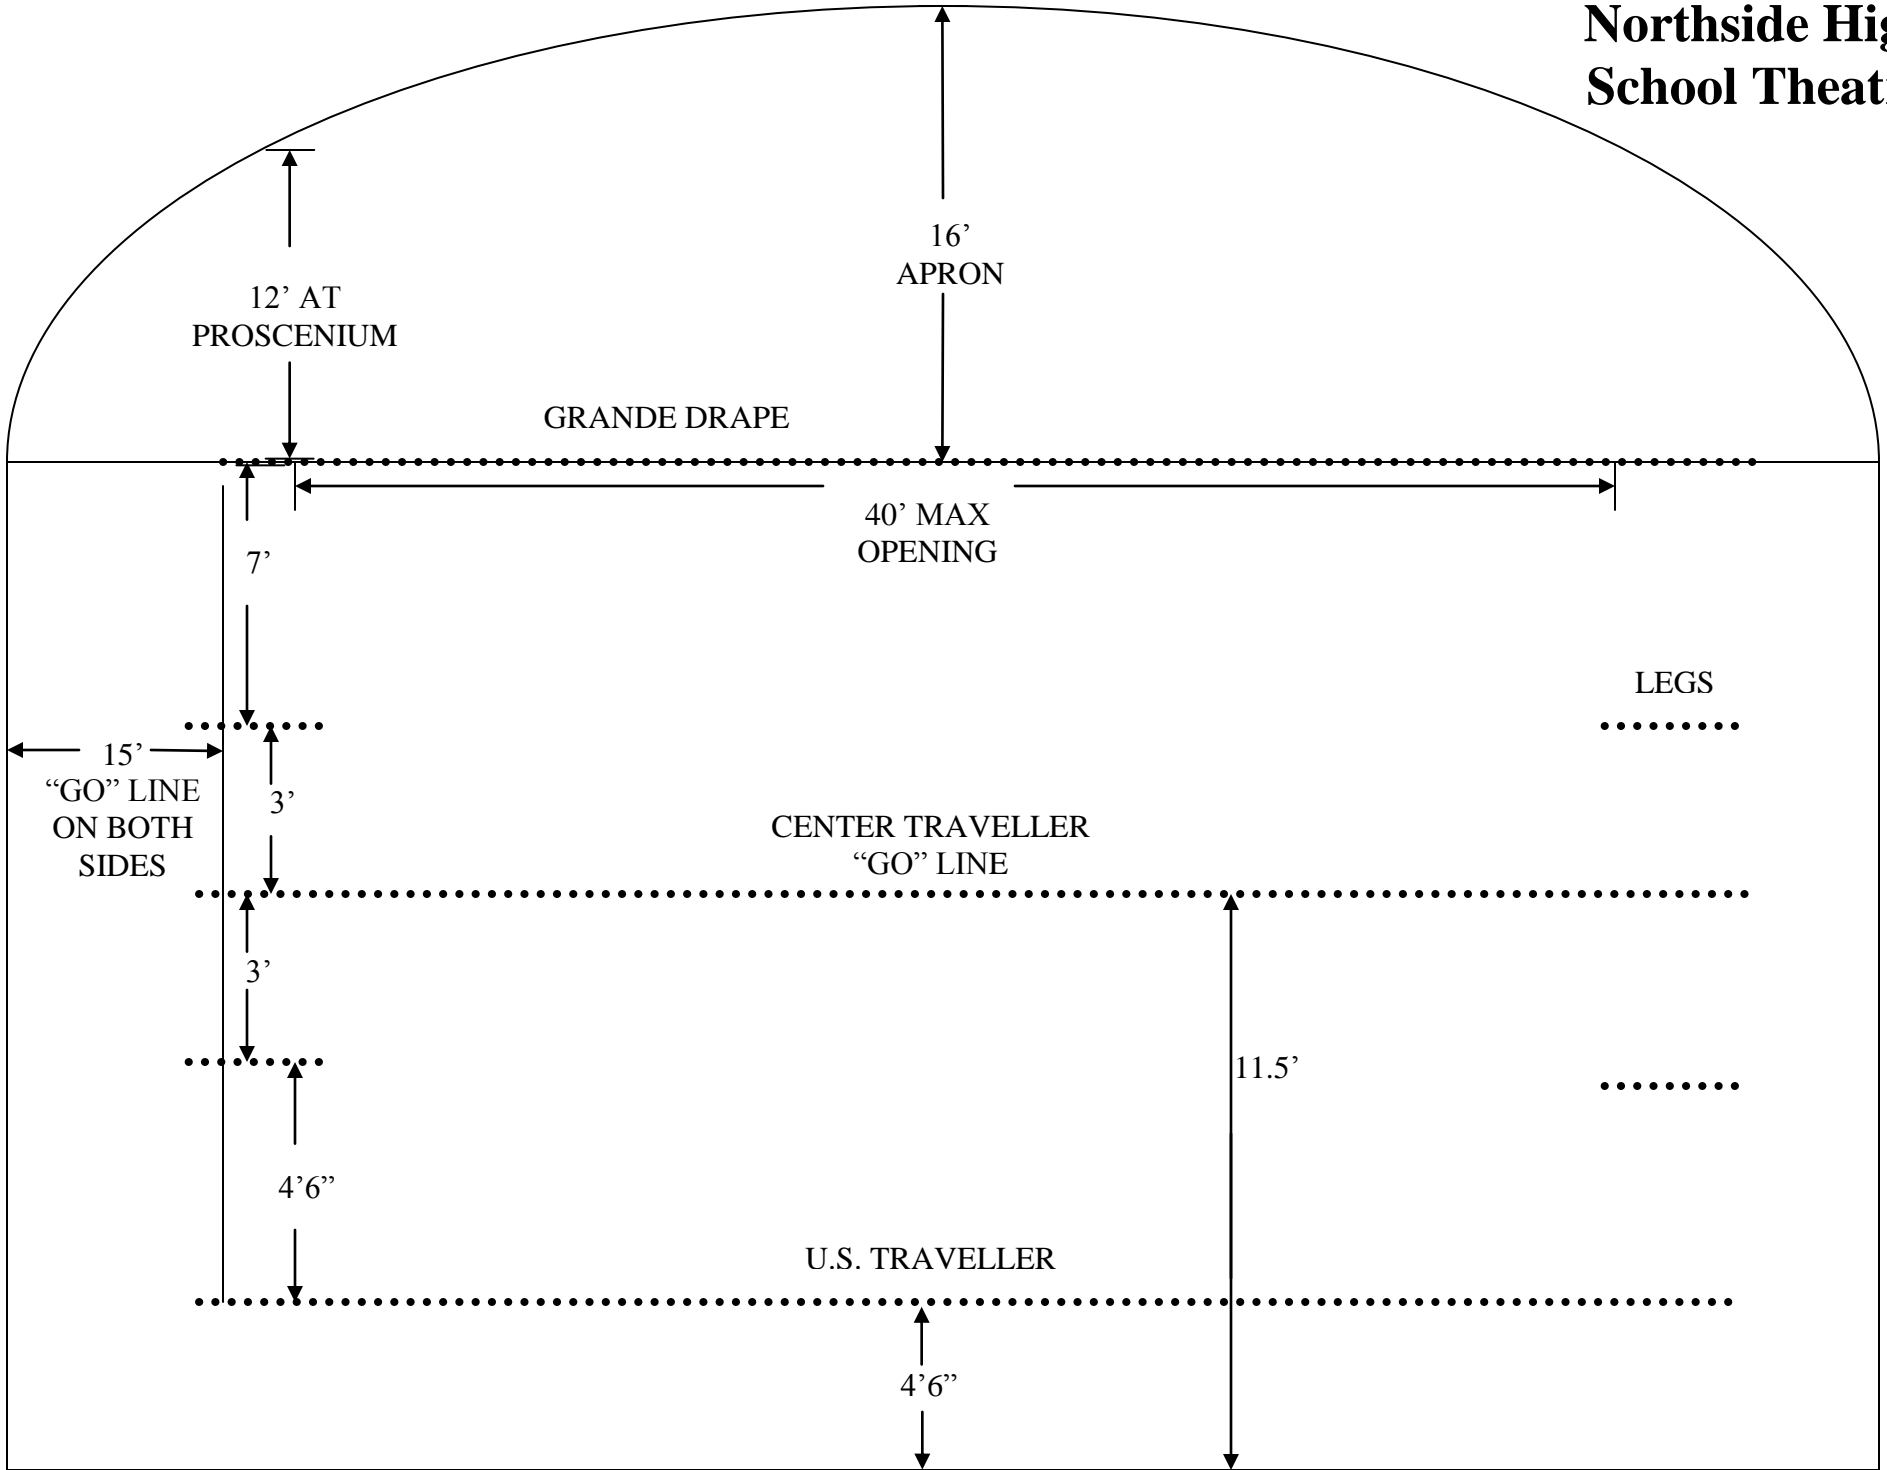

Northside High School Theatre

Loading Doors: 10' wide x 12' high